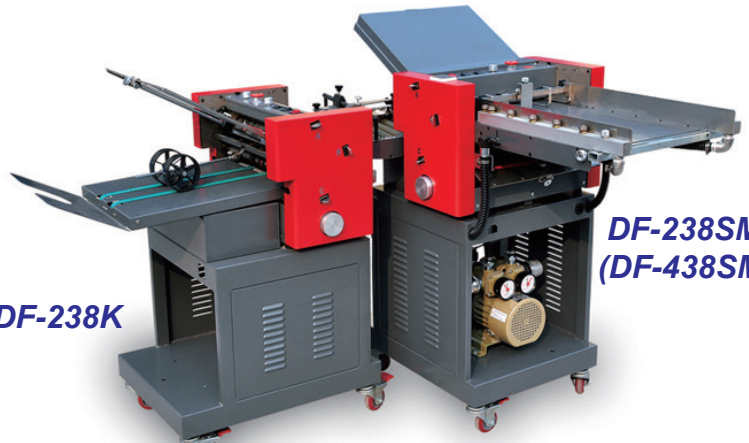

Professional Paper Folder

DF-238K

DF-238SM
(DF-438SM)

DF-238SM / DF-438SM        DF-238SM or DF-438SM + DF-238K (Cross Folder)

Model	DF-238SM	DF-438SM	DF-238K / DF-438K
Feeding Method	Suction feeding		Cross fold
Folding Plate Number	2	4	2 / 4
Paper Size	38cm(A3)		
Paper Quality	40~240 gsm coating paper		
Folding Speed(sheets/hr)	Up to 30000		
Paper Stacking Capacity	500 sheets		
Counter	4-digital total counter (Batch counter is option)		

Air Paper Jogger

- ☀ Angle: 90~120 degrees adjustable
- ☀ Air blow volume and vibration adjustable
- ☀ Anti-static, reducing paper dust

Model	PJ-100	PJ-1000
Paper Size	A5~A3	
Paper Capacity	10cm	
Net Weight	26kgs	44kgs
Dimensions(WxDxH) mm	520 x 370 x 590	450 x 410 x 1330