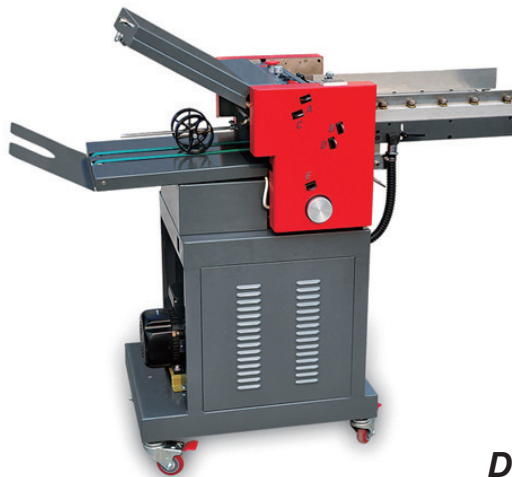

Professional Paper Folder

DF-238K

DF-238SM
(DF-438SM)

DF-238SM / DF-438SM        DF-238SM or DF-438SM + DF-238K (Cross Folder)

Model	DF-238SM	DF-438SM	DF-238K / DF-438K
Feeding Method	Suction feeding		Cross fold
Folding Plate Number	2	4	2 / 4
Paper Size	38cm(A3)		
Paper Quality	40~240 gsm coating paper		
Folding Speed(sheets/hr)	Up to 30000		
Paper Stacking Capacity	500 sheets		
Counter	4-digital total counter (Batch counter is option)		

Air Paper Jogger

- ☀ Angle: 90~120 degrees adjustable
- ☀ Air blow volume and vibration adjustable
- ☀ Anti-static, reducing paper dust

Model	PJ-100	PJ-1000
Paper Size	A5~A3	
Paper Capacity	10cm	
Net Weight	26kgs	44kgs
Dimensions(WxDxH) mm	520 x 370 x 590	450 x 410 x 1330