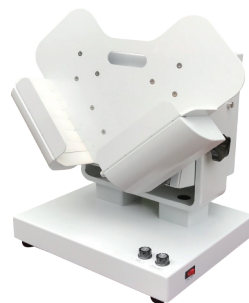

Professional Paper Folder

DF-238K

DF-238SM
(DF-438SM)

DF-238SM / DF-438SM        DF-238SM or DF-438SM + DF-238K (Cross Folder)

Model	DF-238SM	DF-438SM	DF-238K / DF-438K
Feeding Method	Suction feeding		Cross fold
Folding Plate Number	2	4	2 / 4
Paper Size	38cm(A3)		
Paper Quality	40~240 gsm coating paper		
Folding Speed(sheets/hr)	Up to 30000		
Paper Stacking Capacity	500 sheets		
Counter	4-digital total counter (Batch counter is option)		

Air Paper Jogger

- ☀ Angle: 90~120 degrees adjustable
- ☀ Air blow volume and vibration adjustable
- ☀ Anti-static, reducing paper dust

Model	PJ-100	PJ-1000
Paper Size	A5~A3	
Paper Capacity	10cm	
Net Weight	26kgs	44kgs
Dimensions(WxDxH) mm	520 x 370 x 590	450 x 410 x 1330